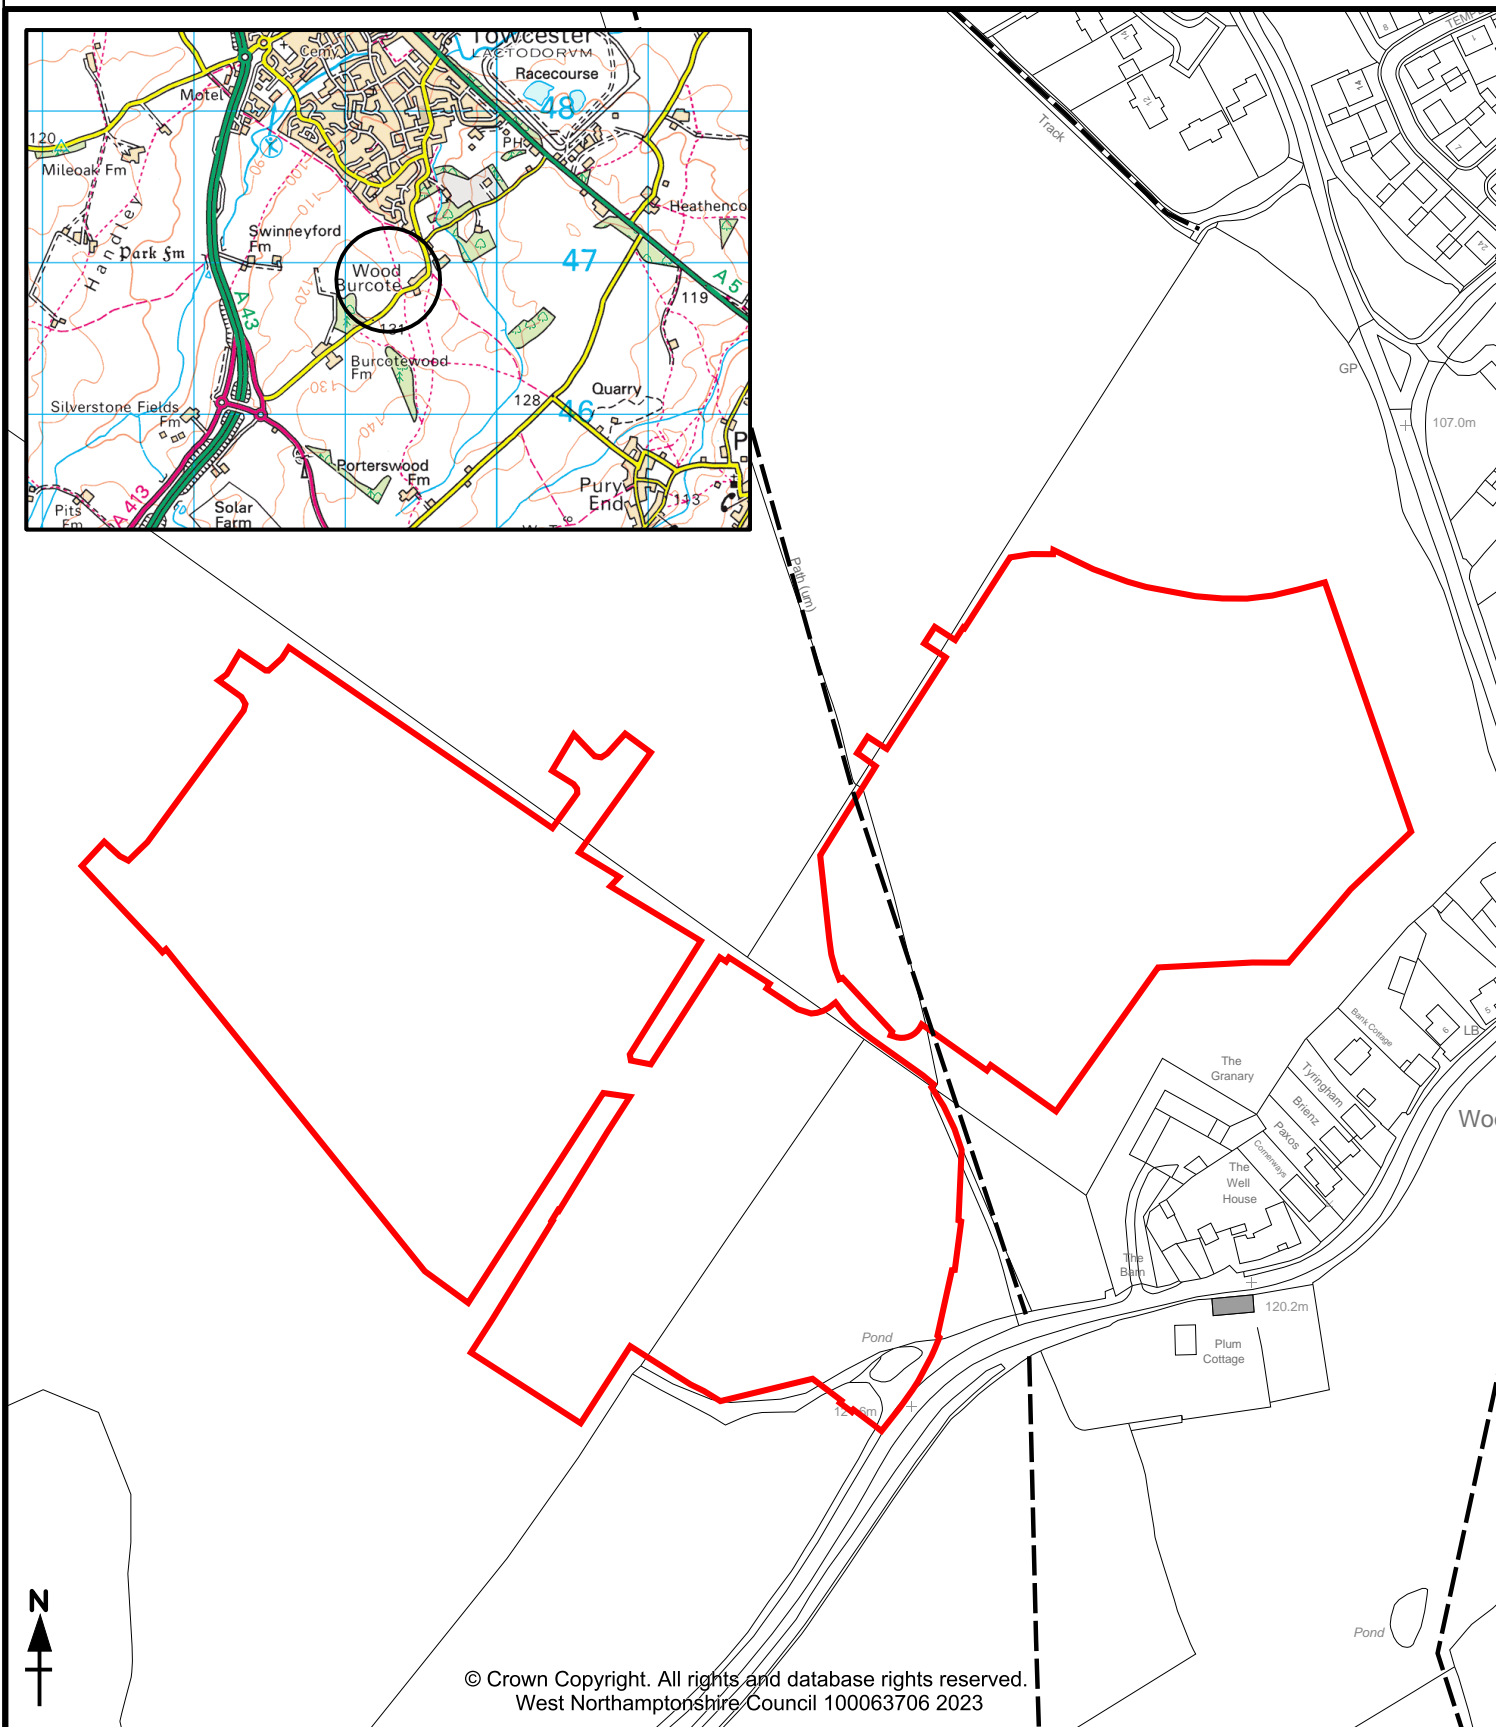

**Application Number:** WNS/2022/2365/MAR

**Parish:** Towcester CP

© Crown Copyright. All rights and database rights reserved.  
West Northamptonshire Council 100063706 2023

Town/Village: Towcester

Site Area: 5.8620 Ha

Grid Location: SP6928746894

Map Scale: 1:2500

Site

Listed Building

Public Right of Way